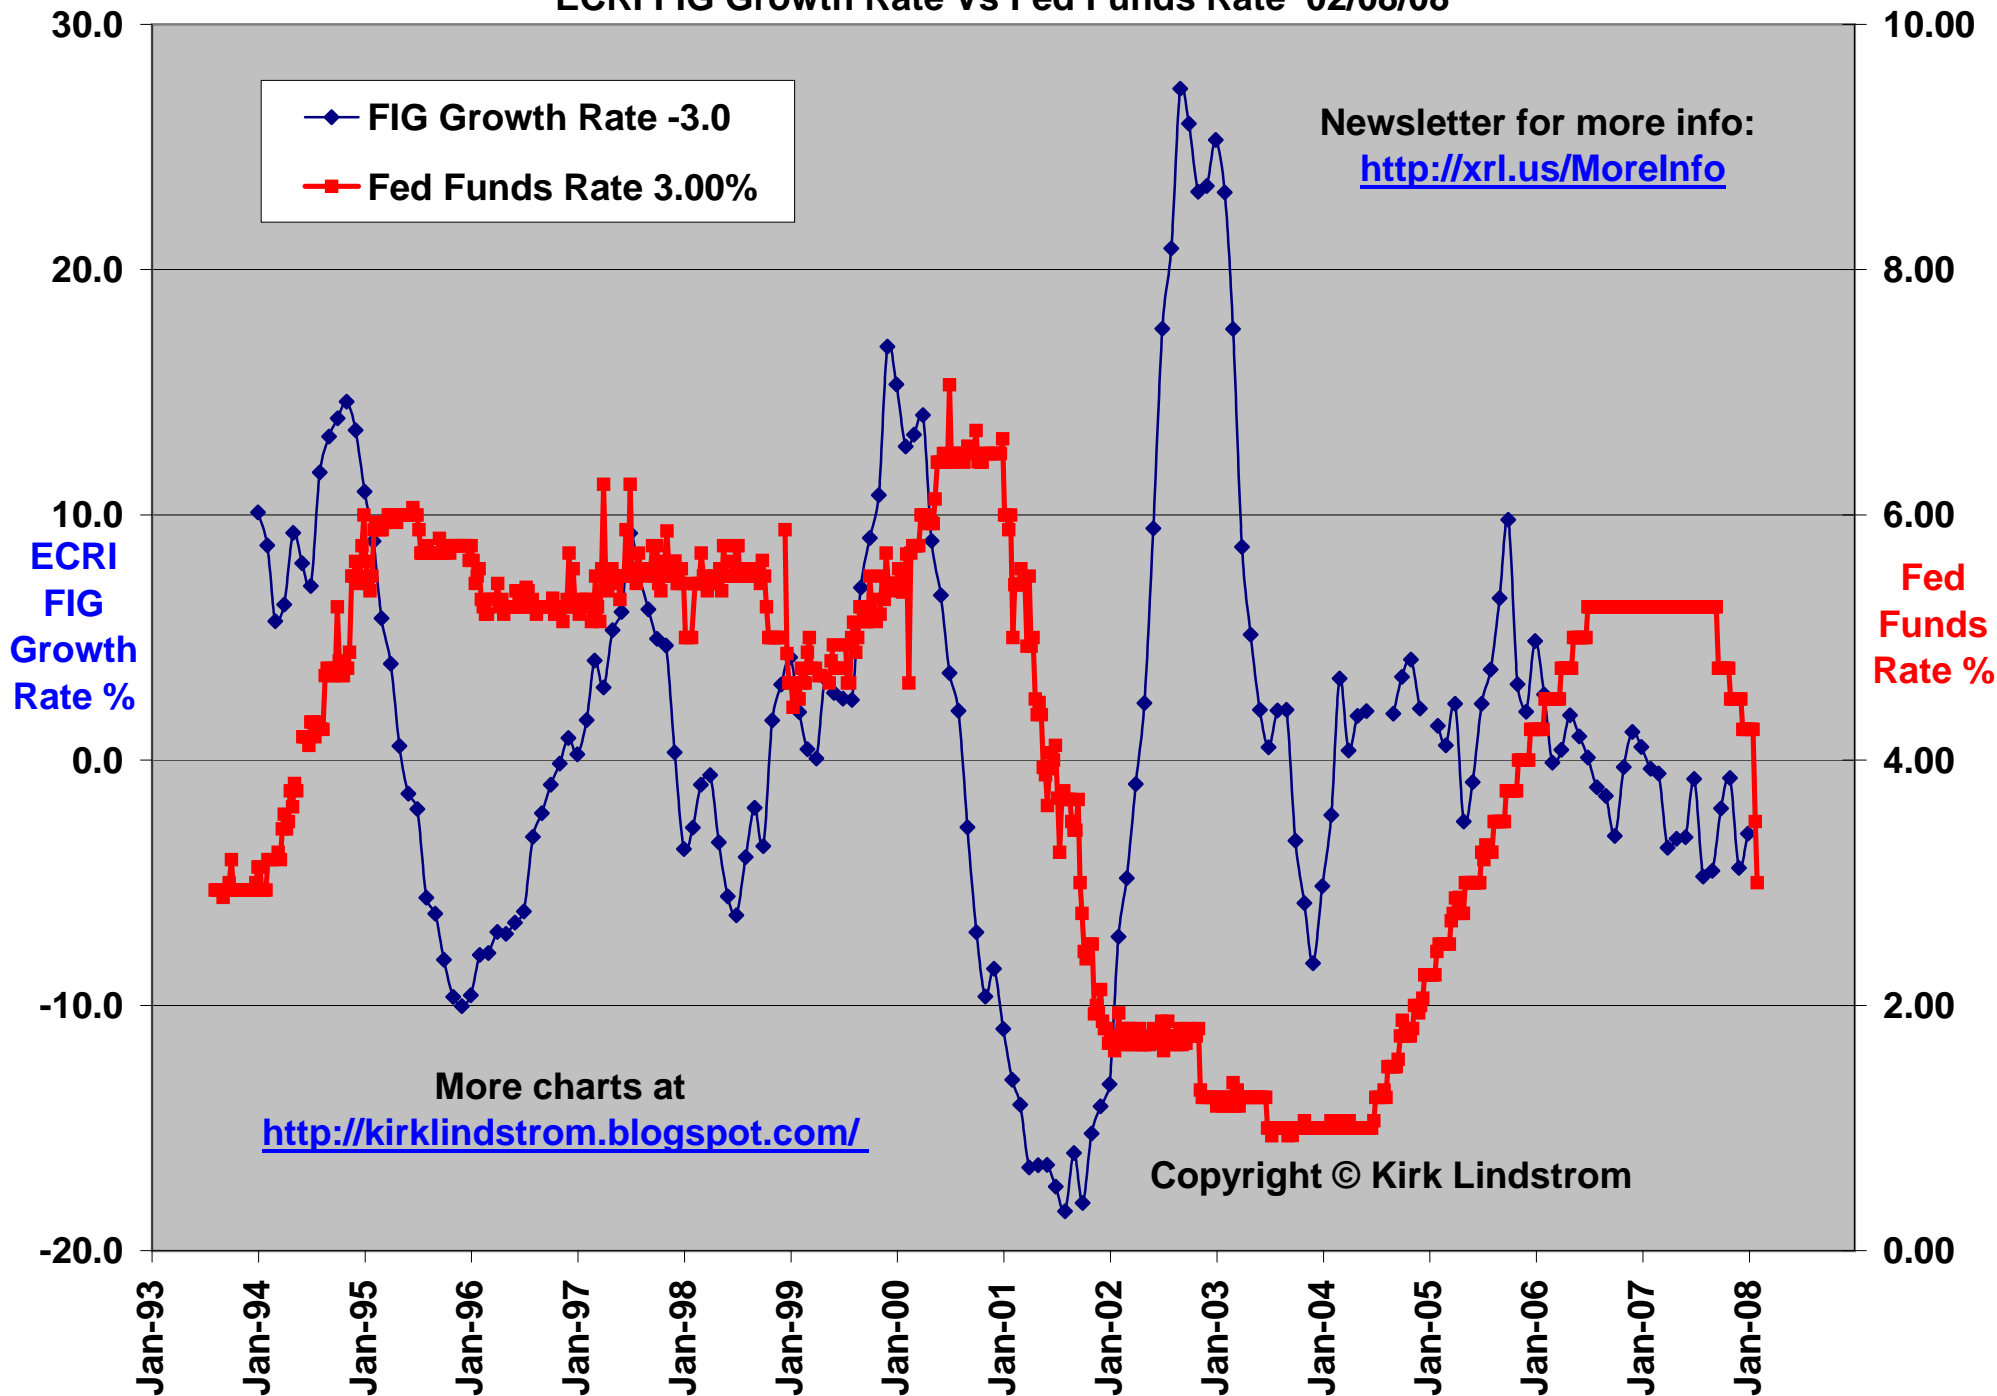

### ECRI FIG Growth Rate Vs Fed Funds Rate 02/08/08

◆ FIG Growth Rate -3.0  
■ Fed Funds Rate 3.00%

Newsletter for more info:  
<http://xrl.us/MoreInfo>

More charts at  
<http://kirklindstrom.blogspot.com/>