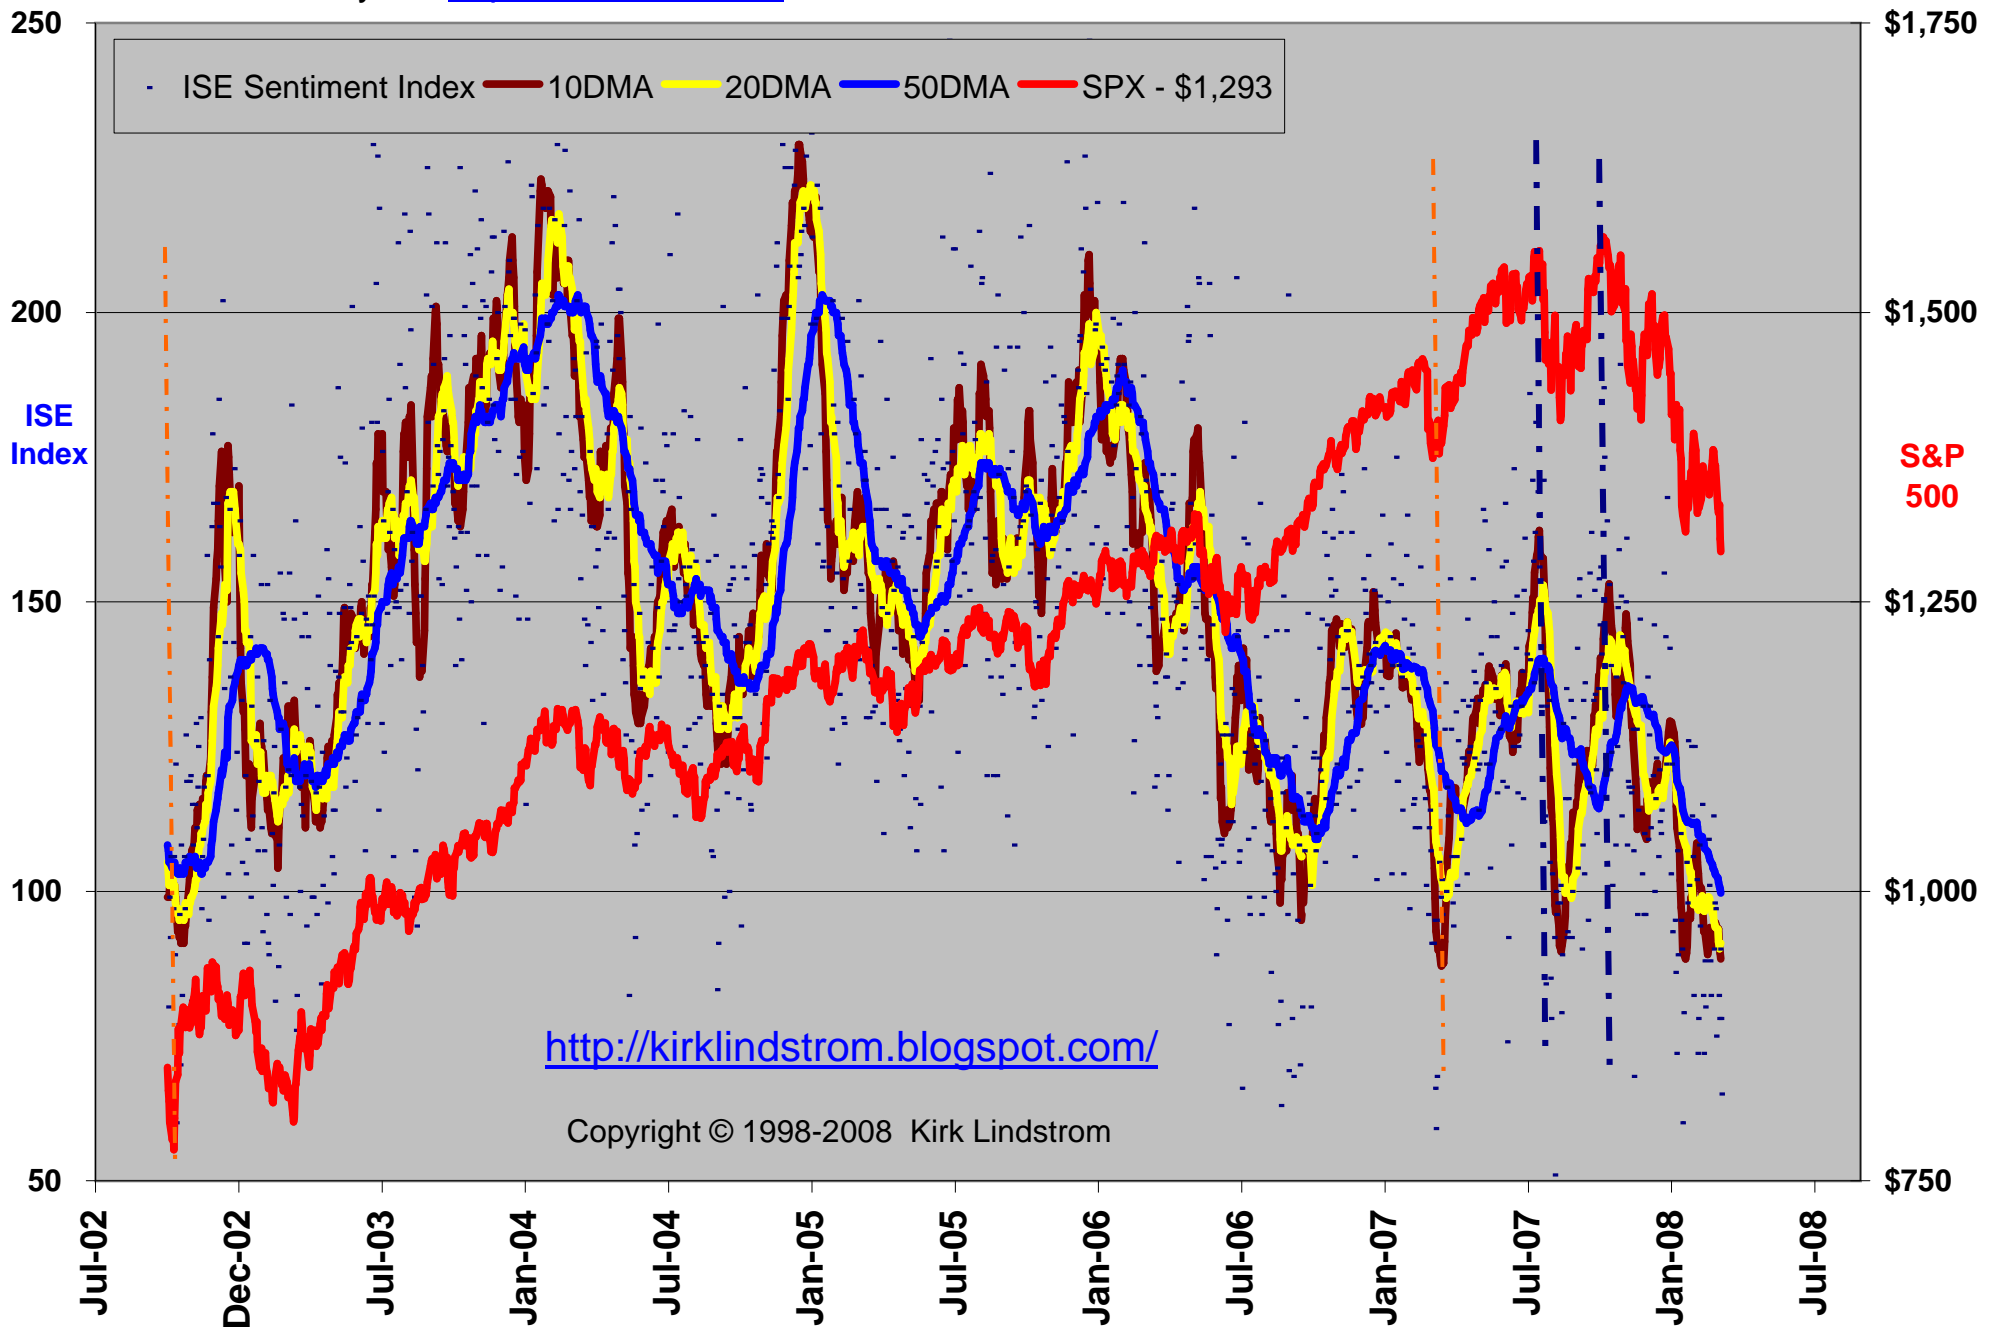

For Commentary => <http://xrl.us/MoreInfo> **ISE Sentiment Index vs. S&P500 - 03/08/08**

Copyright © 1998-2008 Kirk Lindstrom