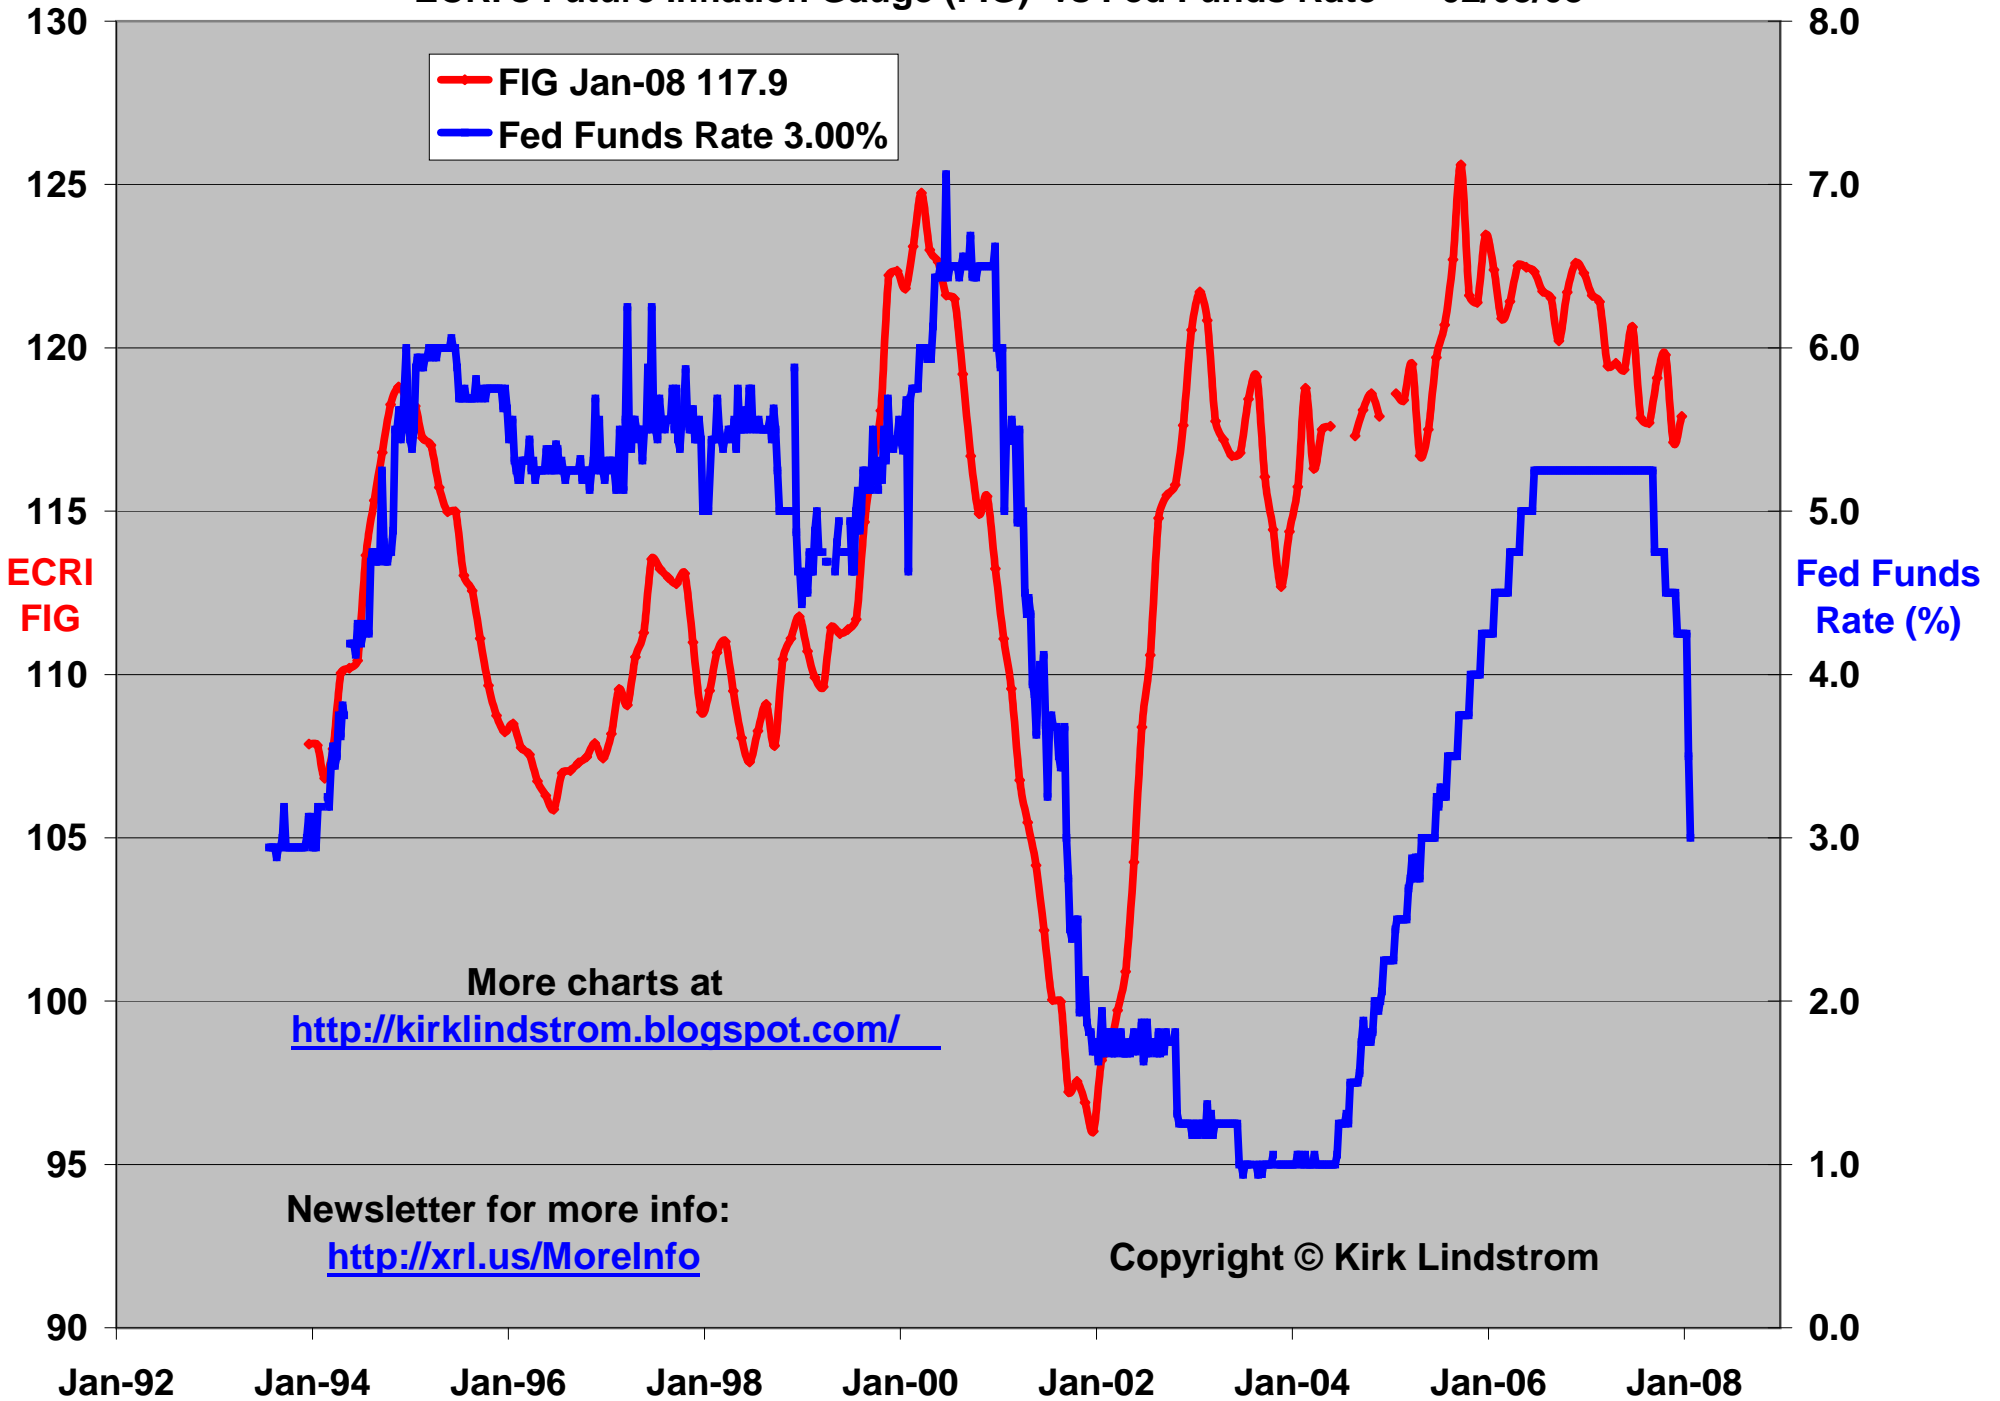

ECRI's Future Inflation Gauge (FIG) vs Fed Funds Rate - 02/08/08

More charts at <http://kirklindstrom.blogspot.com/>

Newsletter for more info: <http://xrl.us/MoreInfo>

Copyright © Kirk Lindstrom