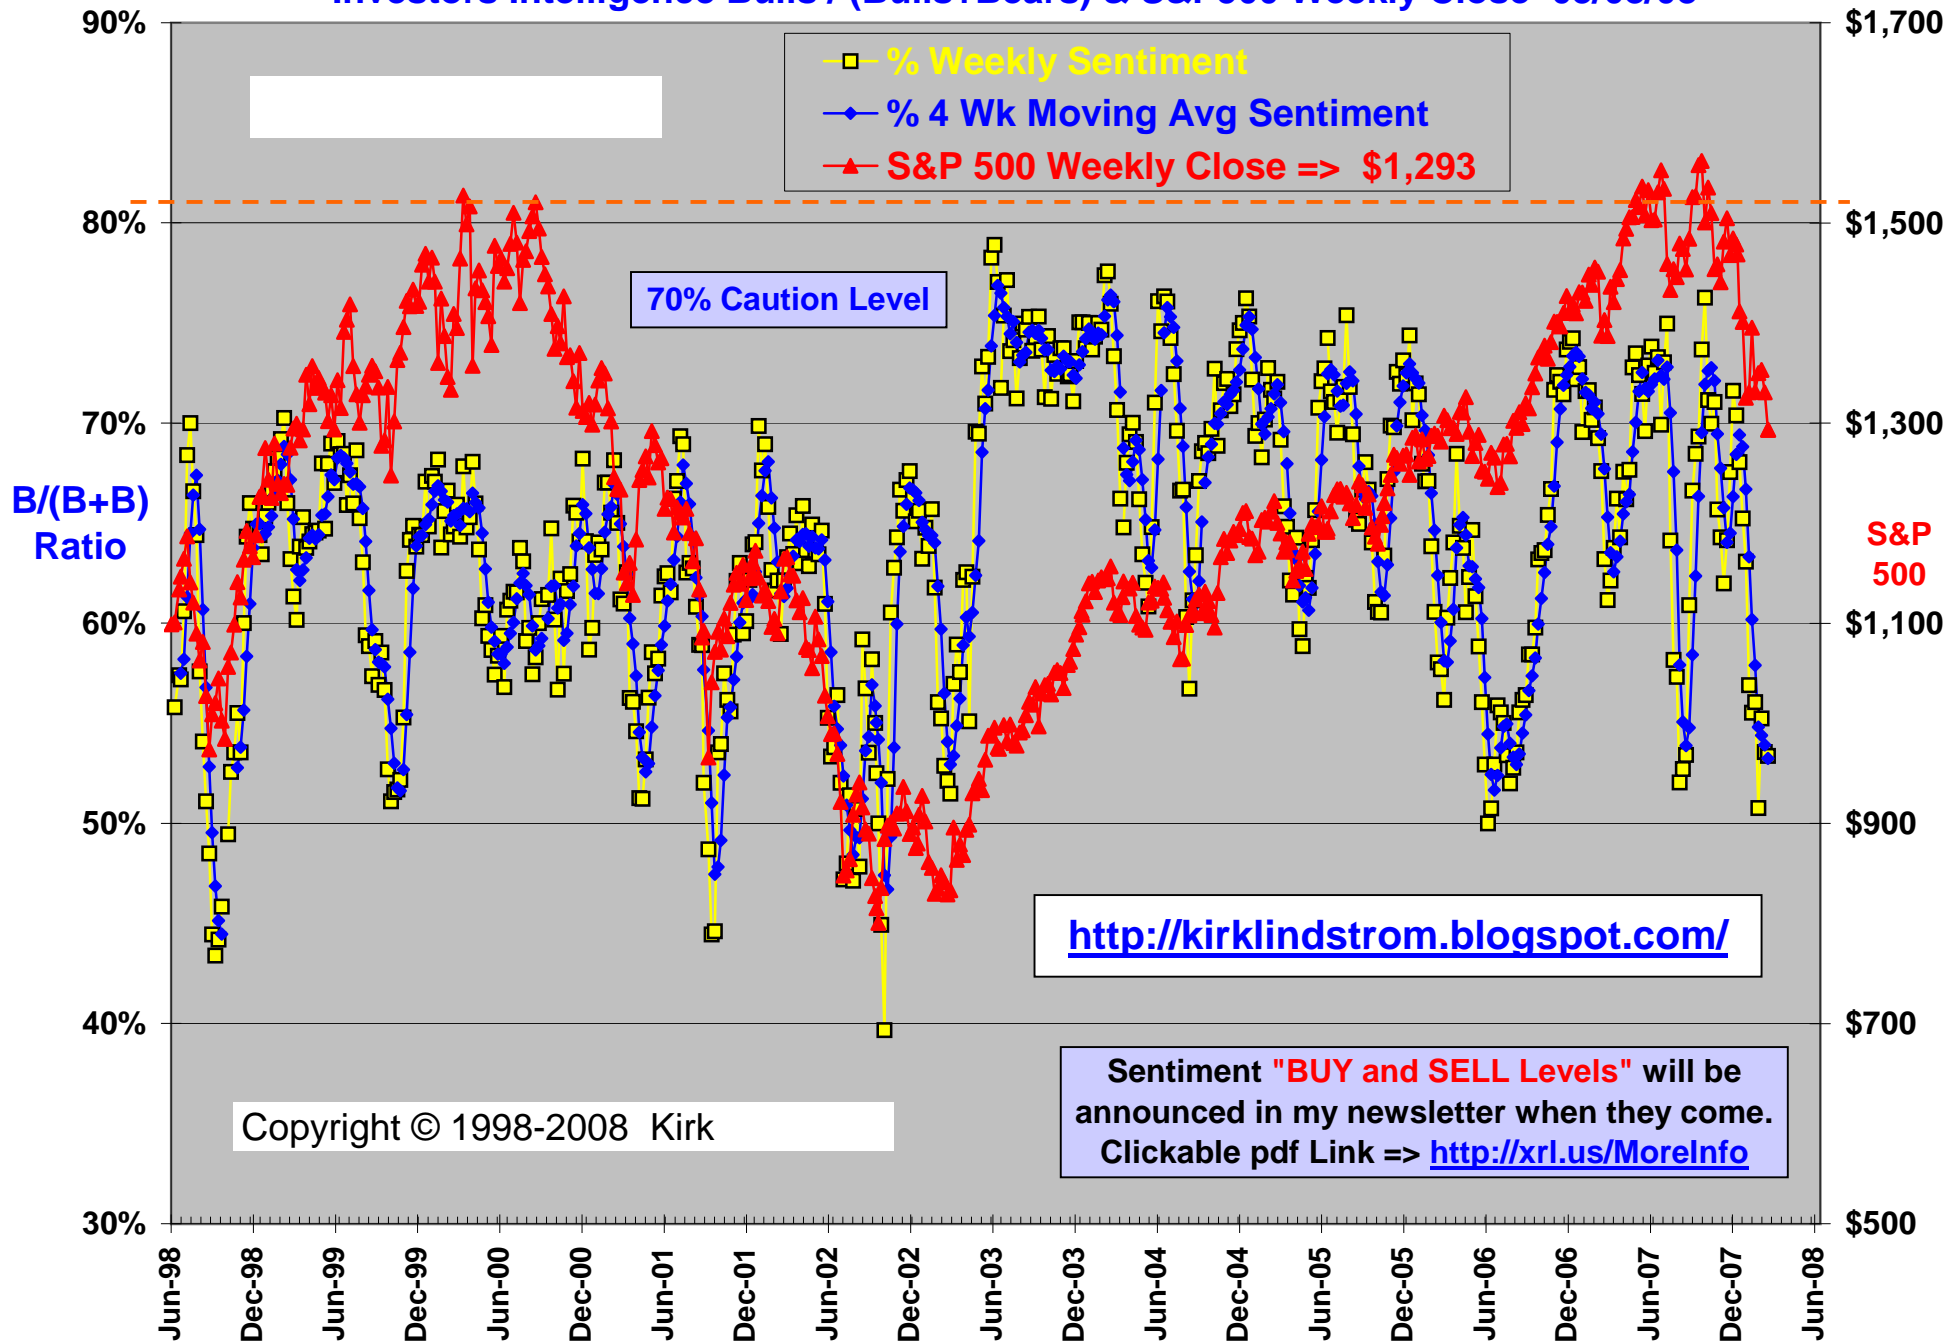

Investors Intelligence Bulls / (Bulls+Bears) & S&P500 Weekly Close 03/08/08

Copyright © 1998-2008 Kirk

<http://kirkindstrom.blogspot.com/>

Sentiment "BUY and SELL Levels" will be announced in my newsletter when they come. Clickable pdf Link => <http://xrl.us/MoreInfo>